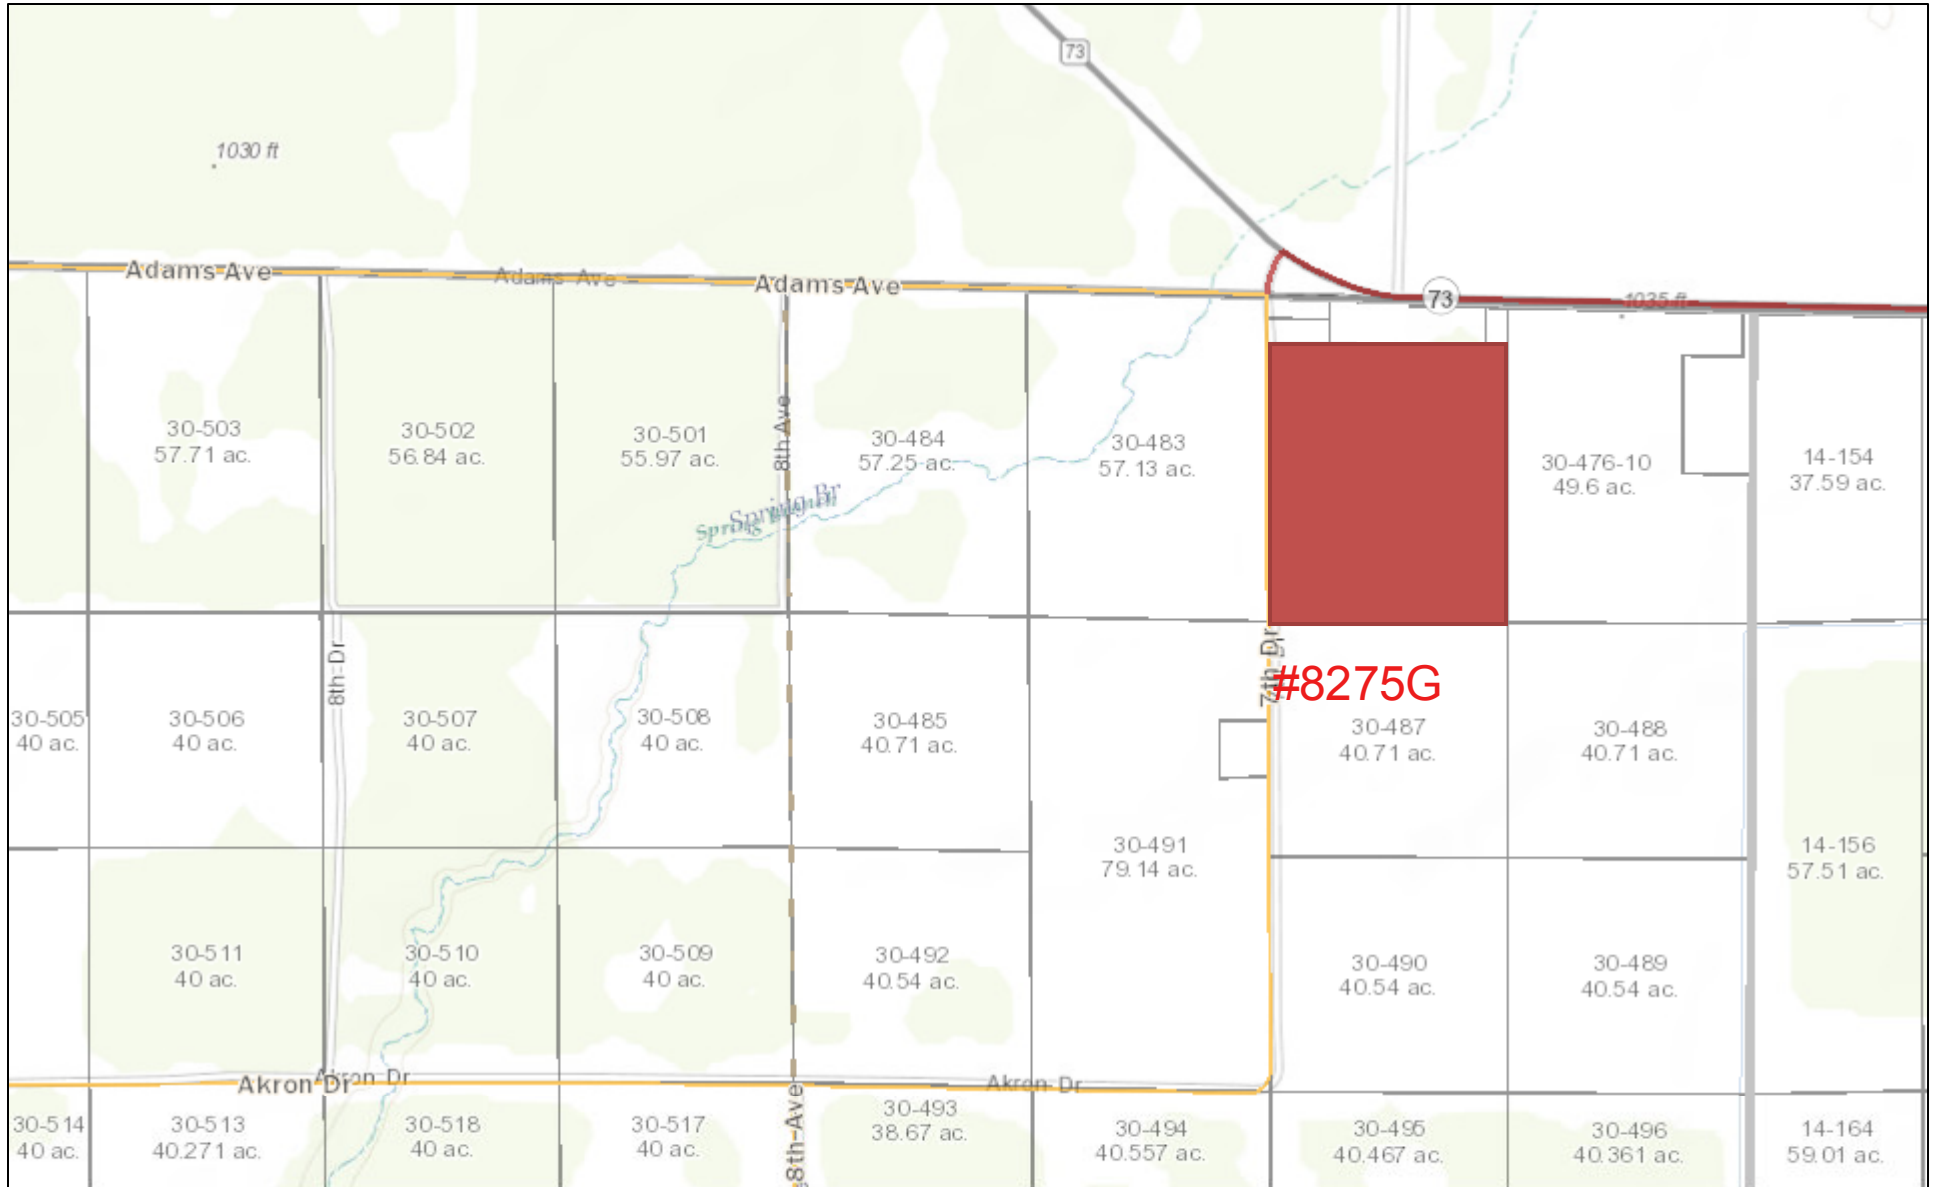

#8275G

October 7, 2016

- State Highway
- County Highway
- Local Road
- + Railroad

DISCLAIMER: This map is for informational purposes and has not been prepared for, nor is it suitable for legal, surveying, or engineering purposes. Users of this information should review or consult the primary data and information sources to ascertain the usability of the information. Adams County makes no warranty or ascertain the usability of the information. Adams County makes no warranty or guarantee as to the content, accuracy, timeliness, or completeness of any of the data provided, and assumes no legal responsibility for the information contained hereon. Copyright 2015, Adams County. All rights reserved.

Sources: Esri, HERE, DeLorme, Intermap, increment P Corp., GEBCO, USGS, FAO, NPS, NRCAN, GeoBase, IGN, Kadaster NL, Ordnance Survey, Esri Japan, METI, Esri China (Hong Kong), swisstopo, MapmyIndia, © OpenStreetMap contributors, and the GIS User Community