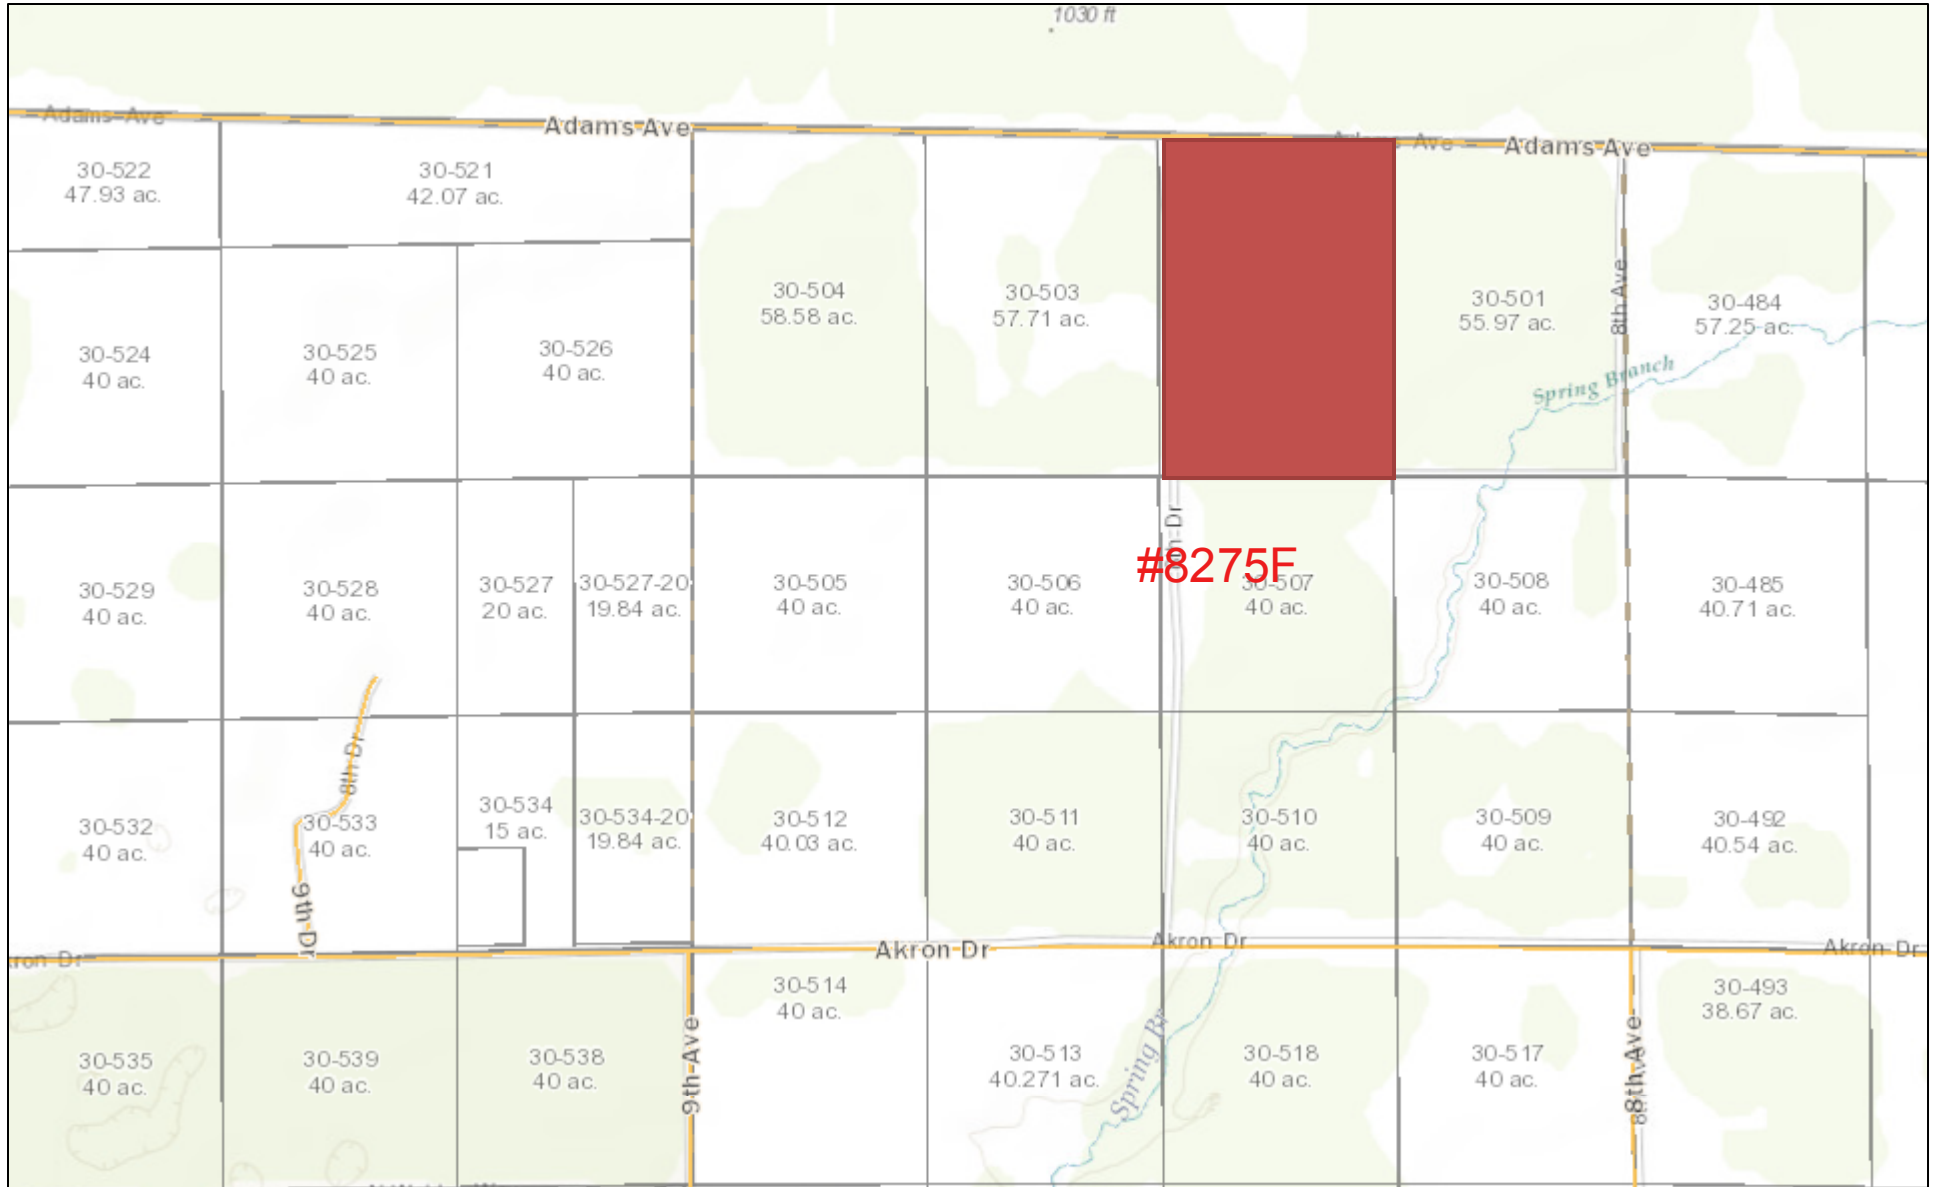

#8275F

October 7, 2016

- State Highway
- County Highway
- Local Road
- + Railroad

Adams Co. 1:18,056

0 0.15 0.3 0.6 mi
0 0.25 0.5 1 km

DISCLAIMER: This map is for informational purposes and has not been prepared for, nor is it suitable for legal, surveying, or engineering purposes. Users of this information should review or consult the primary data and information sources to ascertain the usability of the information. Adams County makes no warranty or ascertain the usability of the information. Adams County makes no warranty or guarantee as to the content, accuracy, timeliness, or completeness of any of the data provided, and assumes no legal responsibility for the information contained hereon. Copyright 2015, Adams County. All rights reserved.

Sources: Esri, HERE, DeLorme, Intermap, increment P Corp., GEBCO, USGS, FAO, NPS, NRCAN, GeoBase, IGN, Kadaster NL, Ordnance Survey, Esri Japan, METI, Esri China (Hong Kong), swisstopo, MapmyIndia, © OpenStreetMap contributors, and the GIS User Community