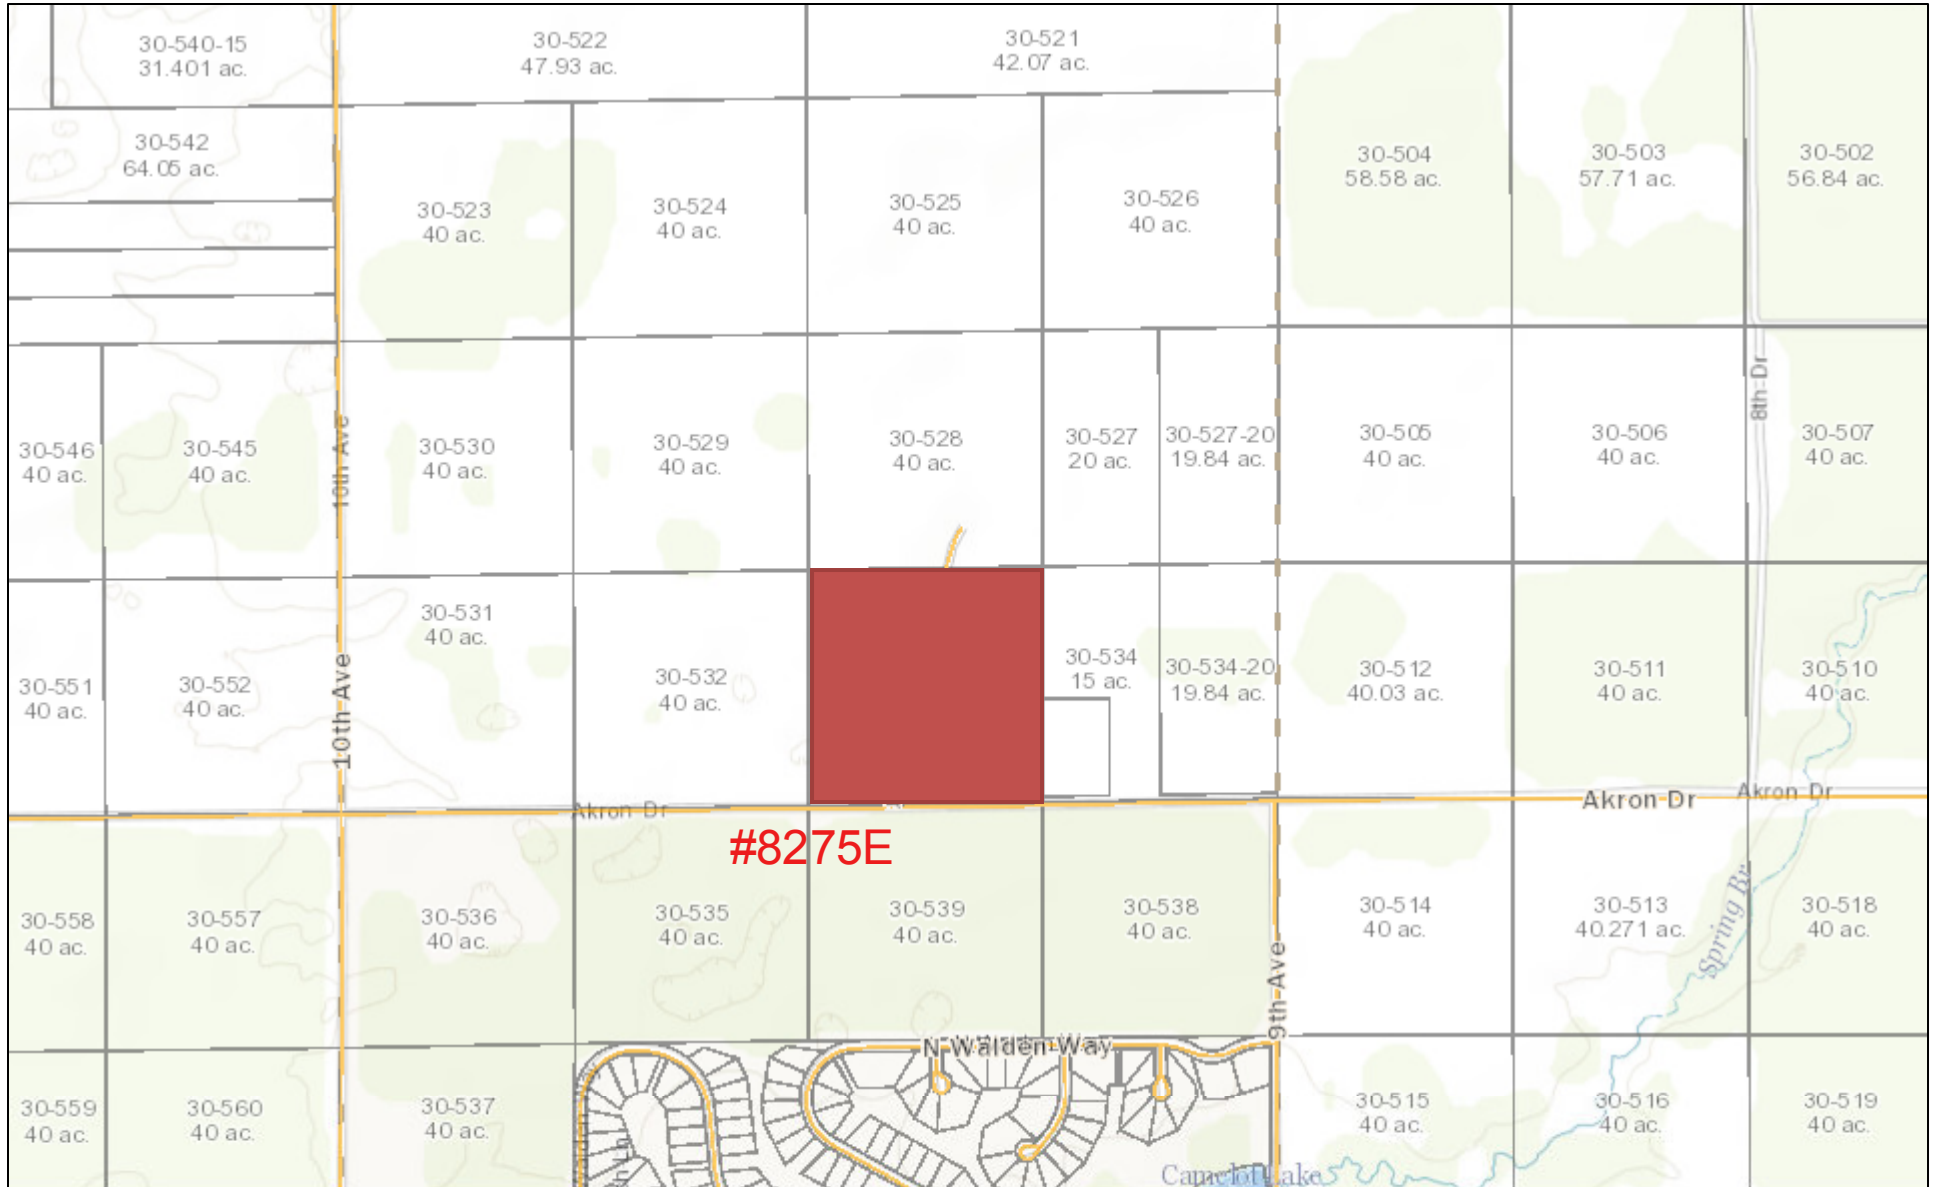

#8275E

October 7, 2016

- State Highway
- County Highway
- Local Road
- + Railroad

DISCLAIMER: This map is for informational purposes and has not been prepared for, nor is it suitable for legal, surveying, or engineering purposes. Users of this information should review or consult the primary data and information sources to ascertain the usability of the information. Adams County makes no warranty or ascertain the usability of the information. Adams County makes no warranty or guarantee as to the content, accuracy, timeliness, or completeness of any of the data provided, and assumes no legal responsibility for the information contained hereon. Copyright 2015, Adams County. All rights reserved.

Sources: Esri, HERE, DeLorme, Intermap, increment P Corp., GEBCO, USGS, FAO, NPS, NRCAN, GeoBase, IGN, Kadaster NL, Ordnance Survey, Esri Japan, METI, Esri China (Hong Kong), swisstopo, MapmyIndia, © OpenStreetMap contributors, and the GIS User Community