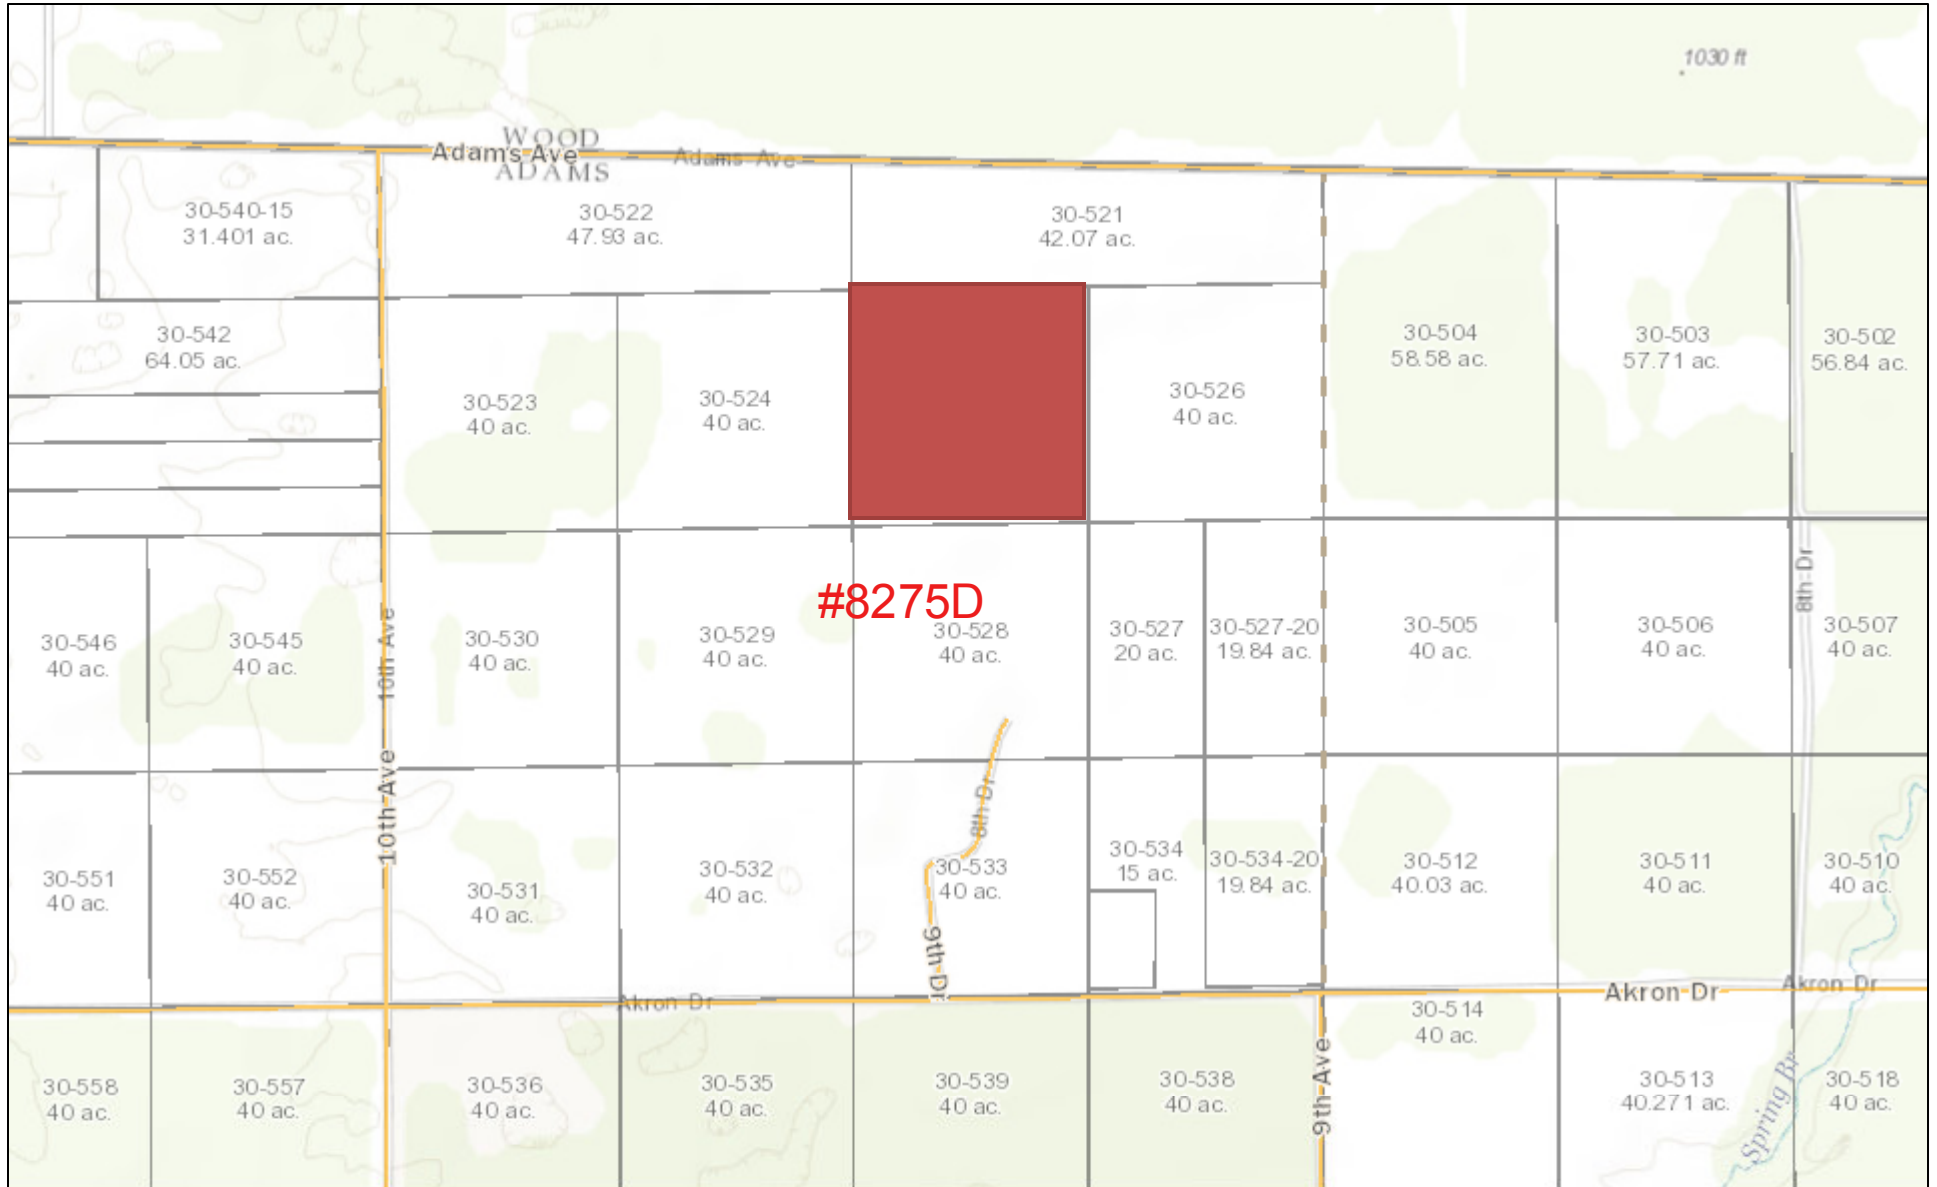

#8275D

October 7, 2016

Adams Co.

1:18,056

- State Highway
- County Highway
- Local Road
- + Railroad

DISCLAIMER: This map is for informational purposes and has not been prepared for, nor is it suitable for legal, surveying, or engineering purposes. Users of this information should review or consult the primary data and information sources to ascertain the usability of the information. Adams County makes no warranty or ascertain the usability of the information. Adams County makes no warranty or guarantee as to the content, accuracy, timeliness, or completeness of any of the data provided, and assumes no legal responsibility for the information contained hereon. Copyright 2015, Adams County. All rights reserved.